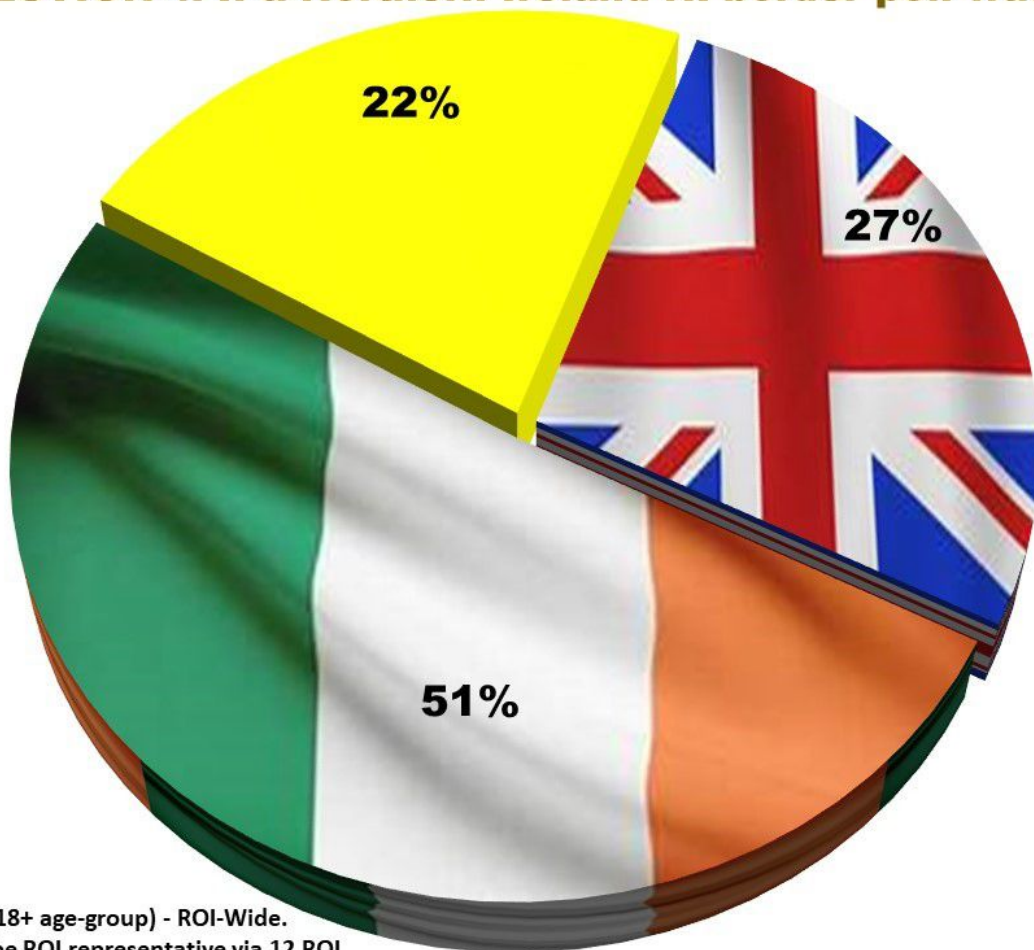

POLL QUESTION 4: If a Northern Ireland NI border poll was held TODAY how would you vote?

For NI to REMAIN in the United Kingdom %

For NI to LEAVE the United Kingdom and join with the Republic of Ireland in a united Ireland %

Don't Know/Not Sure/No Opinion

ROI-WIDE RESULTS: TOTAL RESULTS - ROI Representative (1,088 responses - ROI-Wide)

1,088 responses (18+ age-group) - ROI-Wide.

Audited/Weighted to be ROI representative via 12 ROI