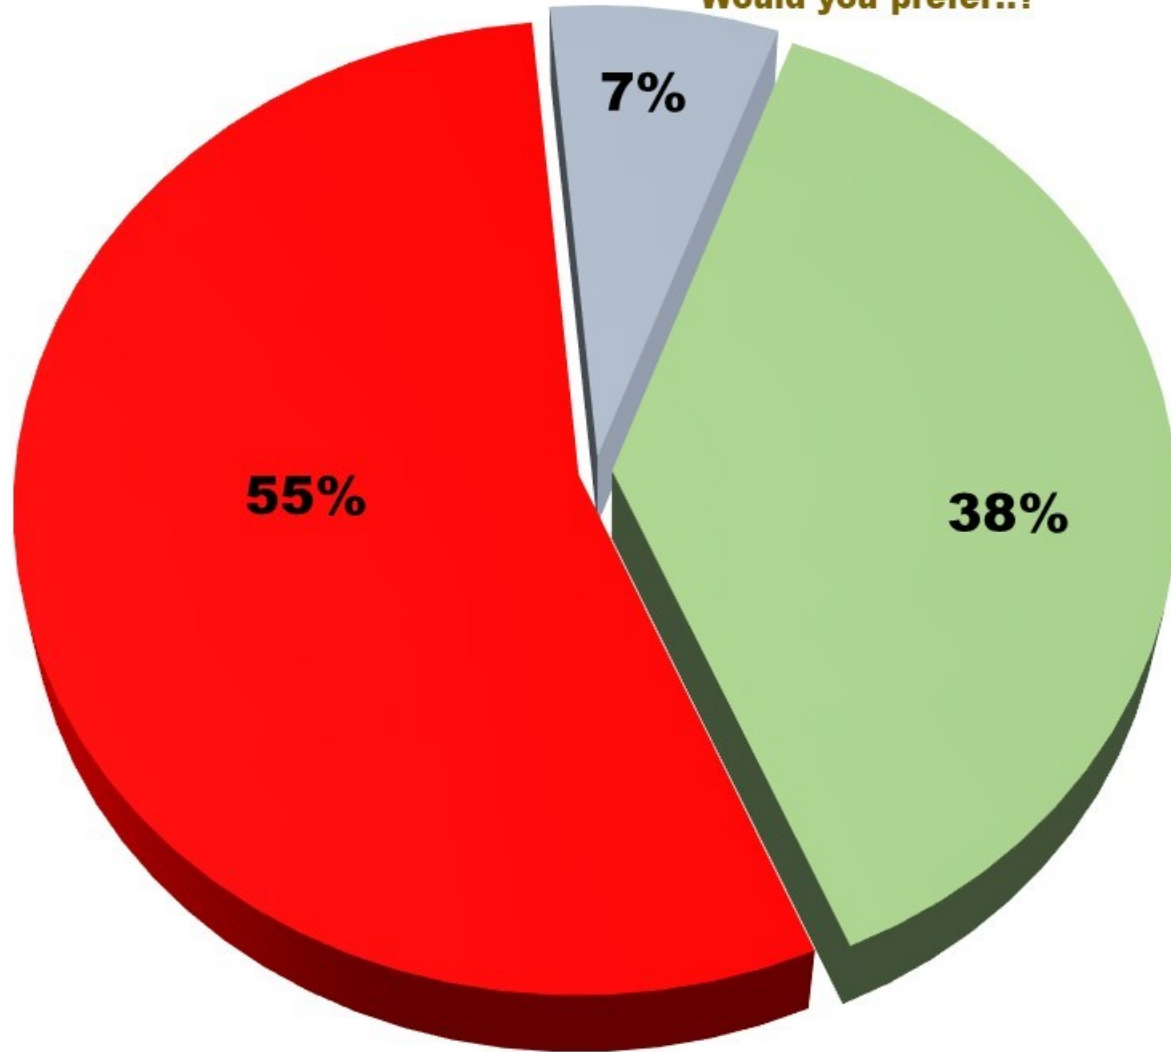

POLL QUESTION 6 - If, as has been widely suggested, as part of Brexit there has to be a 'trade off' between a 'Brexit border' in Ireland (between NI and the Republic of Ireland) and/or a 'Brexit border' in the Irish sea (between NI and Great Britain).

Would you prefer..?

TOTAL RESULTS (NI-Wide) - NI Representative (1,961 responses)
- TOTAL NI-WIDE RESULTS

■ **Customs checks (and other checks) between NI and the Republic of Ireland**

■ **Customs checks (and other checks) between NI and Great Britain**

■ **Don't Know/Not Sure/No Opinion**

1,961 responses (18+ age-group) - NI-Wide. Audited/Weighted to be NI representative via 17 NI demographic measurements. LT NI Tracker Poll - Poll Period: 2nd - 5th October 2020. All data results are accurate to a margin of error of +/-2.3%, at 95% confidence.